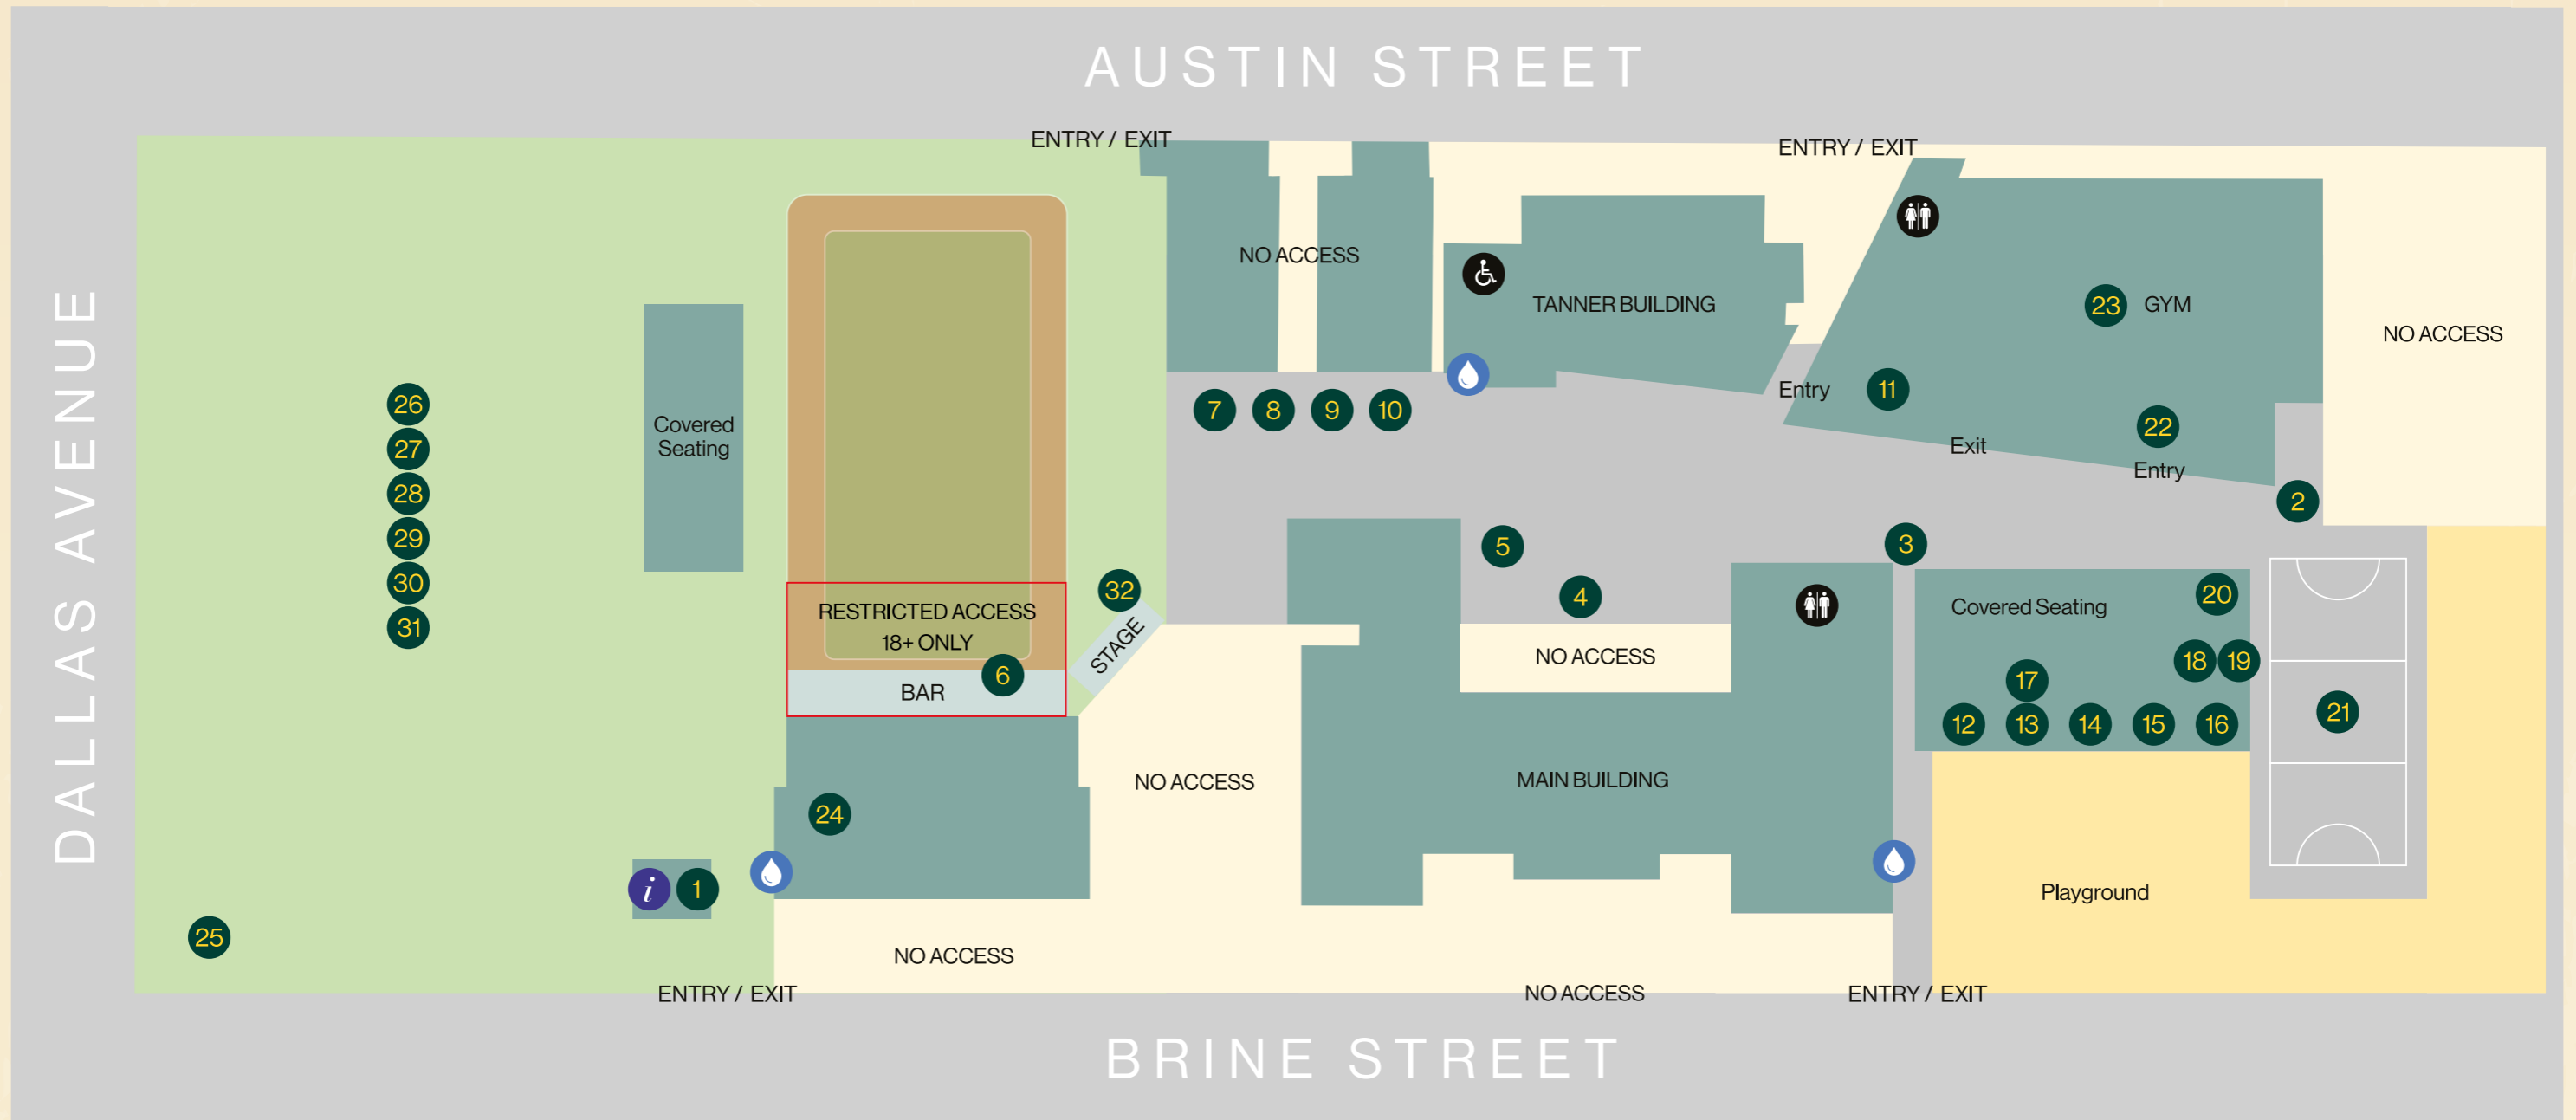

HUGHESDALE PRIMARY SCHOOL
**CENTENARY
CARNIVAL**

MAP KEY

SERVICES

- 1. RIDE TICKETS AND INFO BOOTH
- 2. ST JOHN'S AMBULANCE

FOOD + DRINKS

- 3. BEARDED BREWMASTER COFFEE
- 4. SPUD STICK AND HOT JAM DONUTS
- 5. U C FOOD 2 GO CALAMARI
- 6. BAR
- 7. BBQ
- 8. PIZZA
- 9. SOFT DRINKS AND BOTTLED WATER
- 10. CHOC TOPS AND ZOOPER DOOPERS

RIDES AND ATTRACTIONS

- 25. PETTING ZOO
- 26. KIDDIE CAROUSEL
- 27. CHAIR-O-PLANE
- 28. CUP AND SAUCER
- 29. DODGEM CARS
- 30. SIZZLER
- 31. MUSIC TRIP
- 32. HPS CHOIR AND BAND; DJ

-  VENDOR LOCATION
-  DISABLED TOILETS
-  TOILETS
-  DRINKING FOUNTAIN
-  INFORMATION

CARNIVAL PROGRAMME

HPS EVENTS

- 10AM – 12PM OPEN MORNING TOURS
- 10AM – 4PM MERCHANDISE STAND
MEMORABILIA DISPLAY
ART AUCTION
- 2PM – 2:20PM HPS CHOIR AND BAND PERFORMANCE

ACTIVITIES, STALLS, FOOD AND DRINKS

- 10AM – 4PM COFFEE CARAVAN
- 11:30AM – 4PM RIDES TICKET BOOTH
- 12PM – 3PM PETTING ZOO (gold coin entry)
MARKET STALLS
- 12PM – 4PM KONG PET COMPETITION
CARNIVAL RIDES
- 12PM – 5PM SILENT DISCO
FOOD AND DRINKS